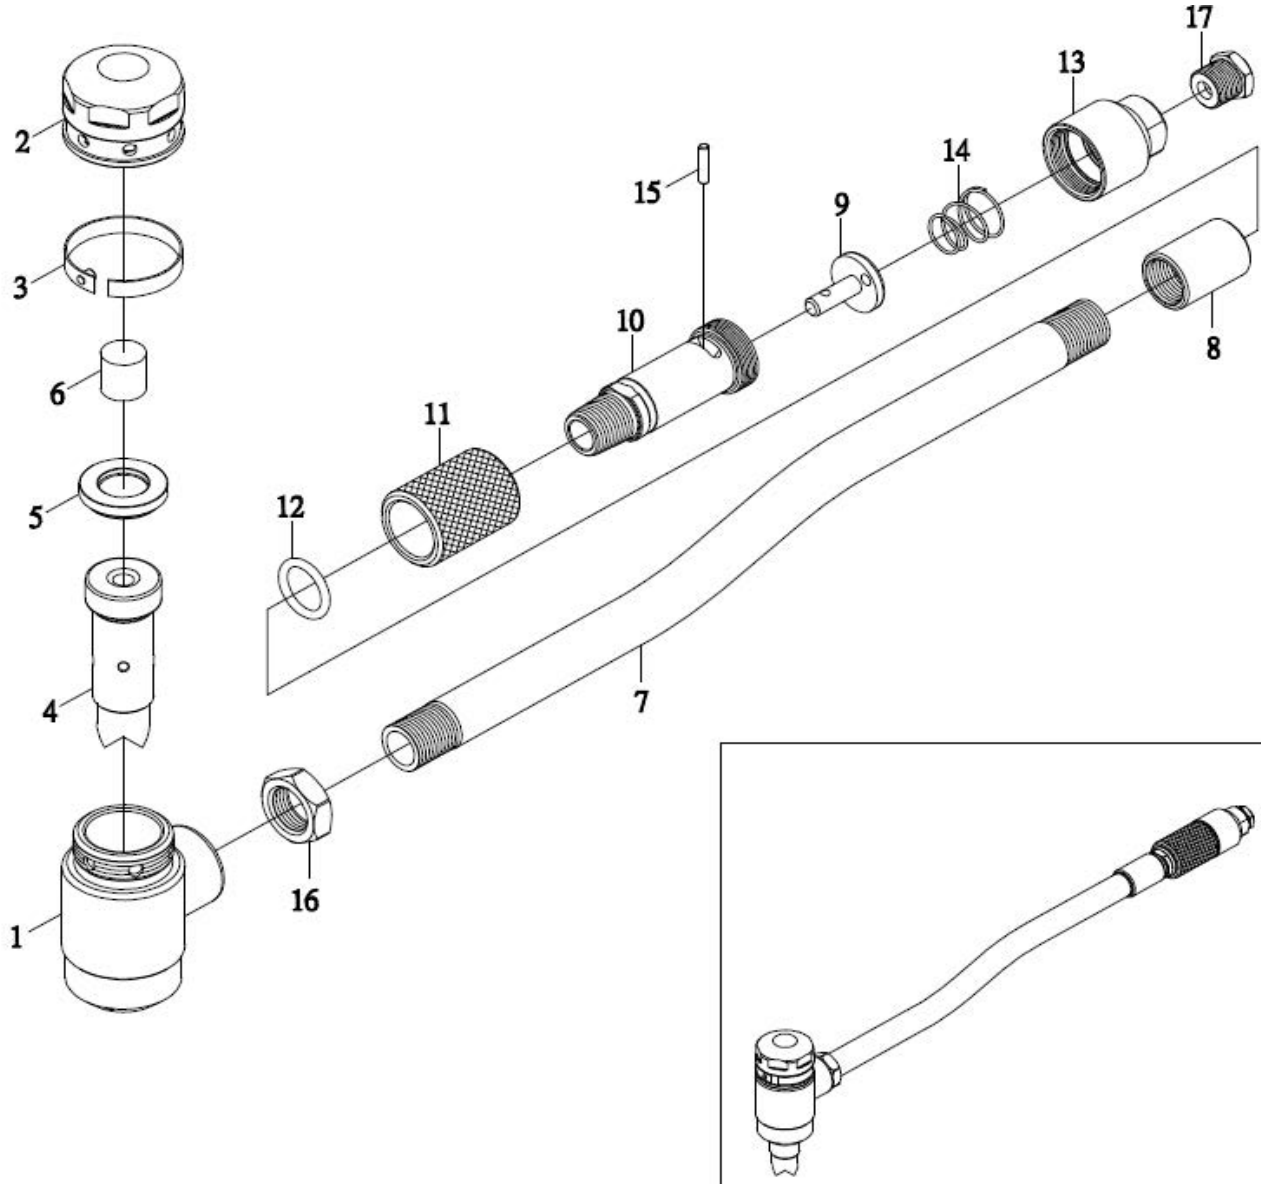

OS-2200 **GAV** HAVALI RASPA ÇEKİCİ

No.	Part No.	Parça Adı	Adet	No.	Part No.	Parça Adı	Adet
1	200-01	Cylinder	1	11	200-11	Air Regulator	1
2	200-02	Cylinder Head	1	12	200-12	O-Ring	1
3	200-03	Cylinder Head Cover	1	13	200-13	Connector	1
4	200-04	Piston Valve	1	14	200-14	Valve Spring	1
5	200-05	Valve Cap	1	15	200-15	Stop Pin 4x18L	1
6	200-06	Round Steel	1	16	200-16	Lock Nut	1
7	200-07	Pipe	1	17	200-17	Inlet Bushing	1
8	200-08	Air Coupling	1				
9	200-09	Bevel Valve	1				
10	200-10	Spindle	1				